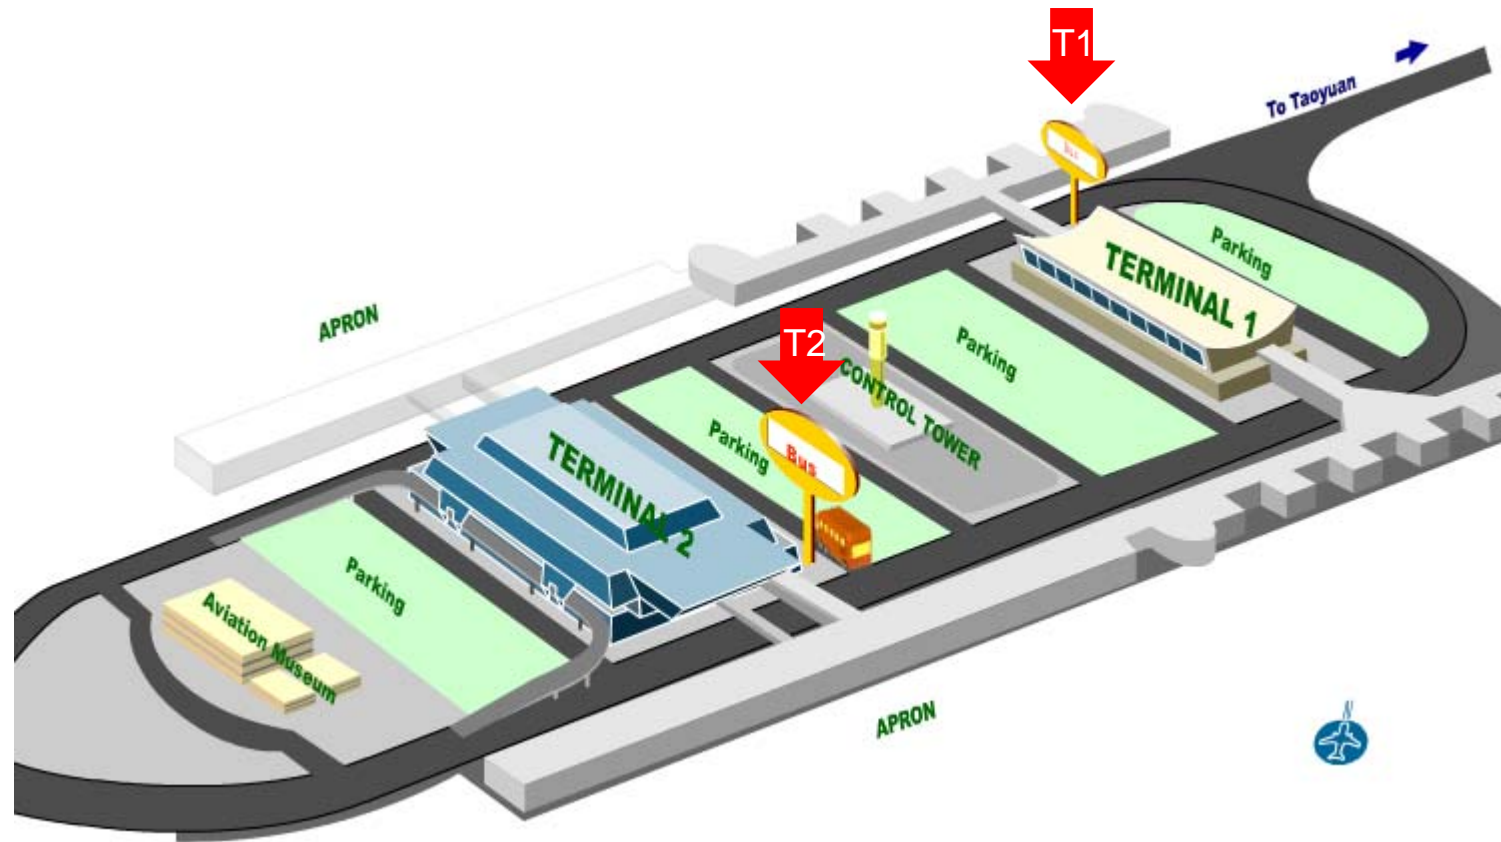

Guidance of Shuttle Bus Services

From Taoyuan International
Airport

Terminal T1 & T2 to
Taipei Railway Station

About This Guidance

- Shuttle Bus Service Locations in Taoyuan International Airport
- Map & Shuttle Bus Guidance of Terminal T1
- Map & Shuttle Bus Guidance of Terminal T2
- Suggested Shuttle Bus to Taipei Railway Station

Shuttle Bus Service Locations in Taoyuan International Airport

Terminal T1 (1F)

- From Arrival Greeting Hall to Bus Service Center

Terminal I Bus Platform: On the southwest side of the Arrival Passenger Reception

Terminal T2 (1F)

- From Arrival Greeting Hall to Bus Service

Terminal II Bus Platform: On the northeast side of the Arrival Passenger Reception

Suggest Shuttle Buses to Taipei Railway Station

- Routes
 - Taiwan Bus Corp. (Kuokuang Line)
- Stops
 - Jiuquan St., Taipei Bridge, **Taipei Railway Station (Final Stop)**
- Fare (NT\$)
 - Adult NT\$125/ Child NT\$65
- Service Hours
 - Taoyuan Airport: 05:40-24:50
 - Taipei Railway Station: 05:00-23:30
- Journey Time
 - 50 min.