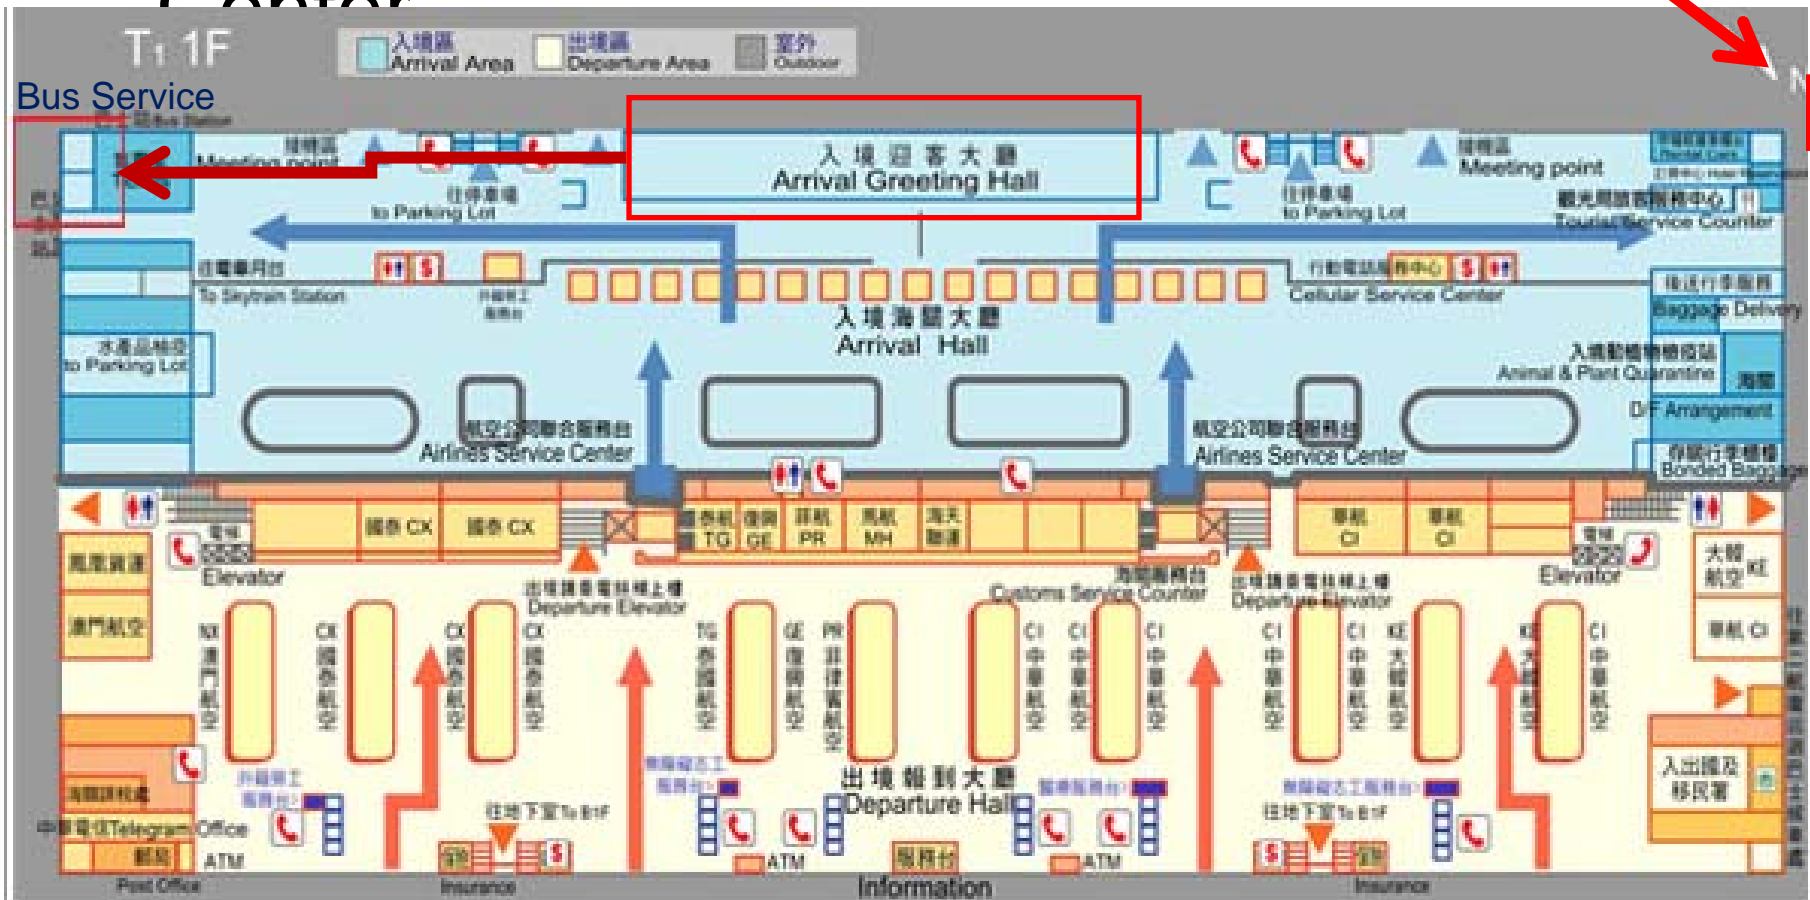

Guidance of Shuttle Bus Services

From Taoyuan International
Airport

Terminal T1 & T2 to
Taipei Railway Station

About This Guidance

- Shuttle Bus Service Locations in Taoyuan International Airport
- Map & Shuttle Bus Guidance of Terminal T1
- Map & Shuttle Bus Guidance of Terminal T2
- Suggested Shuttle Bus to Taipei Railway Station

Shuttle Bus Service Locations in Taoyuan International Airport

Terminal T1 (1F)

- From Arrival Greeting Hall to Bus Service Center

Terminal I Bus Platform: On the southwest side of the Arrival Passenger Reception

Terminal T2 (1F)

- From Arrival Greeting Hall to Bus Service

Terminal II Bus Platform: On the northeast side of the Arrival Passenger Reception

Suggest Shuttle Buses to Taipei Railway Station

- Routes
 - Taiwan Bus Corp. (Kuokuang Line)
- Stops
 - Jiuquan St., Taipei Bridge, **Taipei Railway Station (Final Stop)**
- Fare (NT\$)
 - Adult NT\$125/ Child NT\$65
- Service Hours
 - Taoyuan Airport: 05:40-24:50
 - Taipei Railway Station: 05:00-23:30
- Journey Time
 - 50 min.