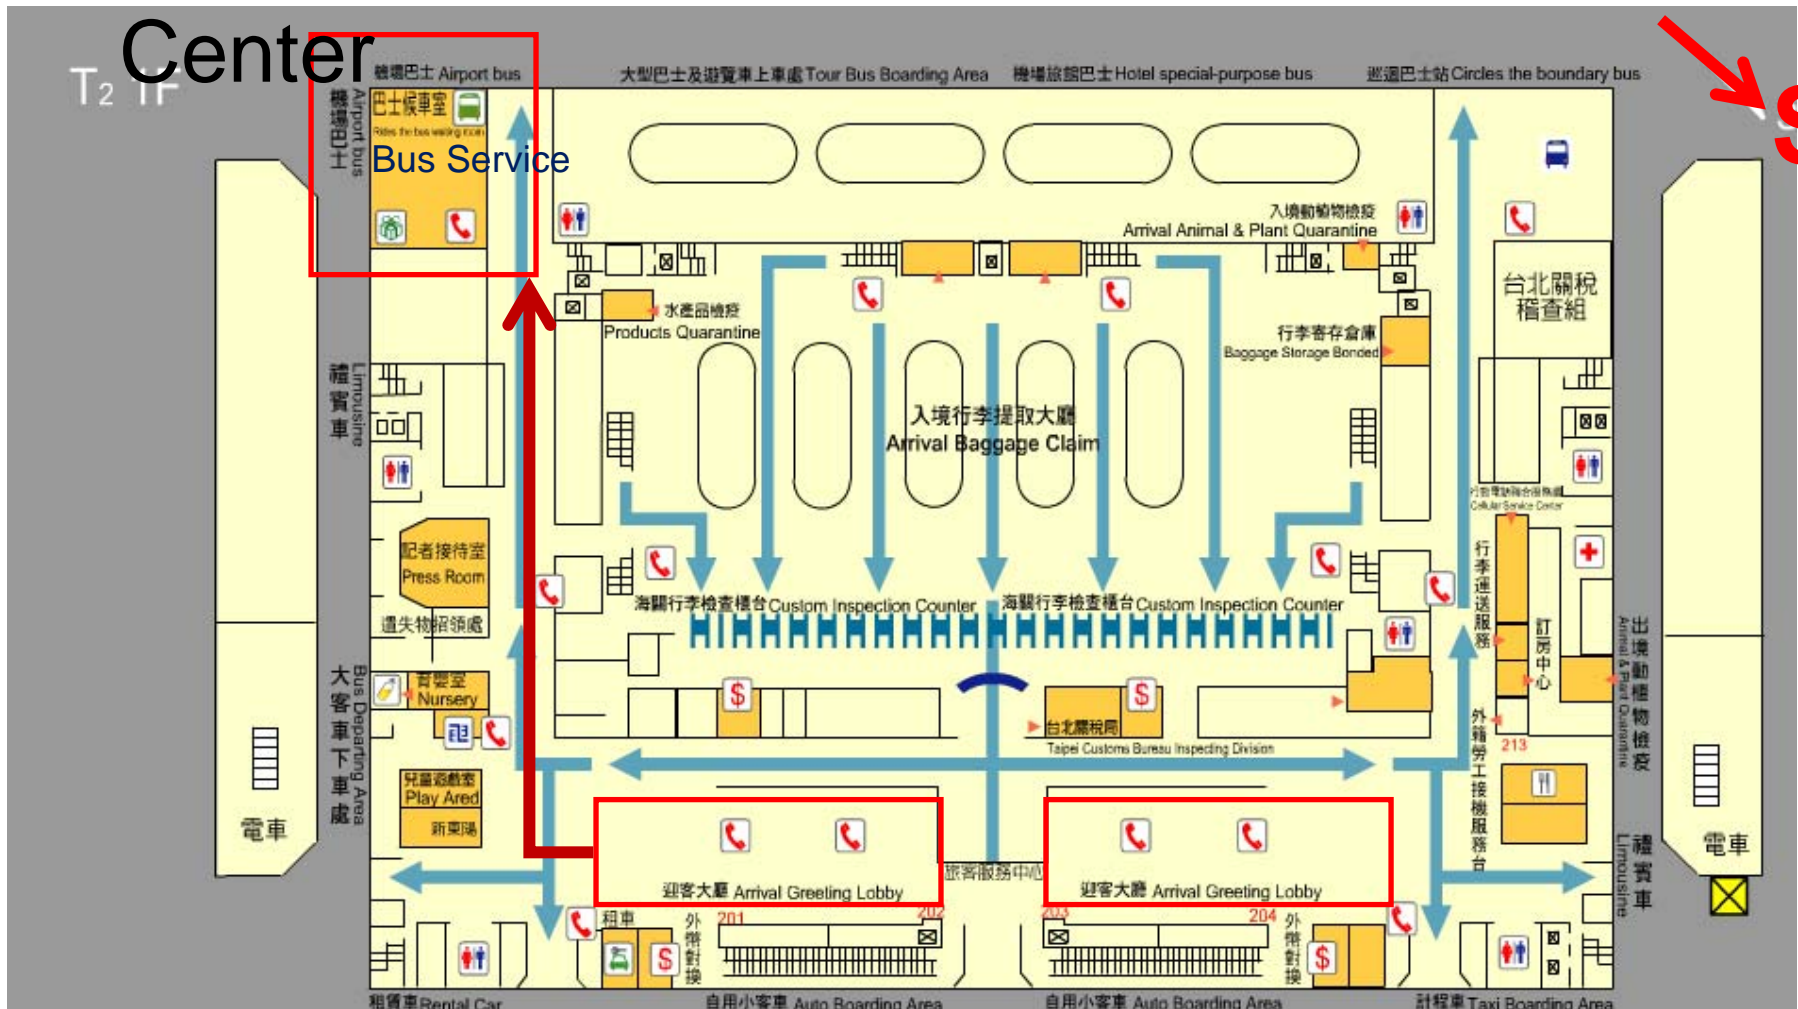

Guidance of Shuttle Bus Services

From Taoyuan International
Airport

Terminal T1 & T2 to
Taipei Railway Station

About This Guidance

- Shuttle Bus Service Locations in Taoyuan International Airport
- Map & Shuttle Bus Guidance of Terminal T1
- Map & Shuttle Bus Guidance of Terminal T2
- Suggested Shuttle Bus to Taipei Railway Station

Shuttle Bus Service Locations in Taoyuan International Airport

Terminal T1 (1F)

- From Arrival Greeting Hall to Bus Service Center

Terminal I Bus Platform: On the southwest side of the Arrival Passenger Reception

Terminal T2 (1F)

- From Arrival Greeting Hall to Bus Service

Terminal II Bus Platform: On the northeast side of the Arrival Passenger Reception

Suggest Shuttle Buses to Taipei Railway Station

- Routes
 - Taiwan Bus Corp. (Kuokuang Line)
- Stops
 - Jiuquan St., Taipei Bridge, **Taipei Railway Station (Final Stop)**
- Fare (NT\$)
 - Adult NT\$125/ Child NT\$65
- Service Hours
 - Taoyuan Airport: 05:40-24:50
 - Taipei Railway Station: 05:00-23:30
- Journey Time
 - 50 min.